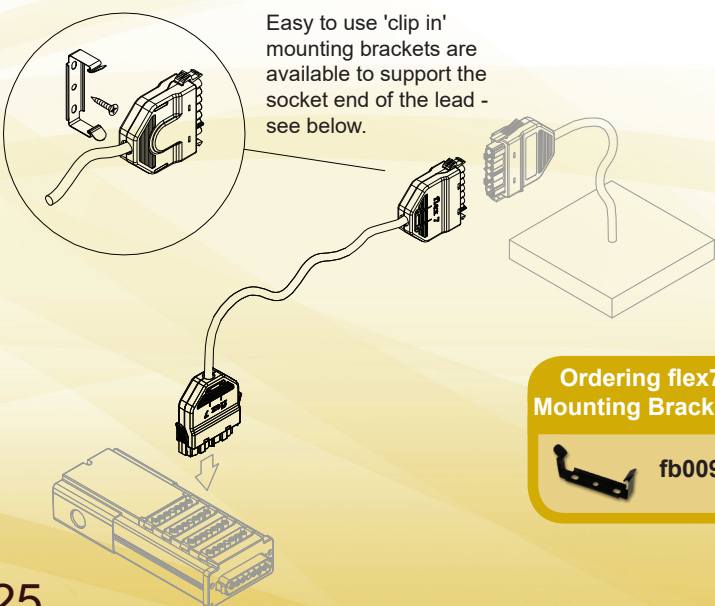

# 3, 4, 5 & 6-Core Extender Leads

For greater flexibility wire a short Luminaire Lead or a Panel Mounted Plug (see page 31) to the luminaire and leave the Extender Lead the job of covering the distance back to the supply socket. Now luminaire manufacturers and electrical contractors can confidently wire up luminaires prior to installation without the risk that the lead may be too long or, more problematically, too short because the correct length Extender Lead can be selected and fitted after the luminaire is in place. This solution is particularly useful if the specification calls for a means of disconnection close to the luminaire.

<b>3-core</b>	<p><b>3-Core Extender Lead</b> For non-dimmable, non-emergency luminaires</p>  <p>White as standard</p>	<p>(see 3-core lead on page 24 for internal wiring details).</p> 
<b>4-core</b>	<p><b>4-Core Extender Lead</b> For non-dimmable, emergency luminaires</p>  <p>Red as standard</p>	<p>(see 4-core lead on page 24 for internal wiring details).</p> 
<b>5-core</b>	<p><b>5-Core Extender Lead</b> For dimmable luminaires</p>  <p>Black as standard</p>	<p>(see 5-core lead on page 24 for internal wiring details).</p> 
<b>6-core</b>	<p><b>6-Core Extender Lead</b> For dimmable emergency luminaires</p>  <p>Red as standard</p>	<p>(see 6-core lead on page 24 for internal wiring details).</p> 

## Ordering flex7 3, 4, 5 & 6-Core Extender Leads

		lshf LSHF cable				
		100	0.5, 1, 2, 3, 4, 5			
		1.00mm <sup>2</sup>	(length in metres)			
		150				
3-core	fs3	<input type="checkbox"/>	<input type="checkbox"/>	<input type="checkbox"/>	/w	(white plug/skt)
4-core	fs4	<input type="checkbox"/>	<input type="checkbox"/>	<input type="checkbox"/>	/r	(red plug/skt)
5-core	fs5	<input type="checkbox"/>	<input type="checkbox"/>	<input type="checkbox"/>	/b	(black plug/skt)
6-core	fs6	<input type="checkbox"/>	<input type="checkbox"/>	<input type="checkbox"/>	/r	(red plug/skt)