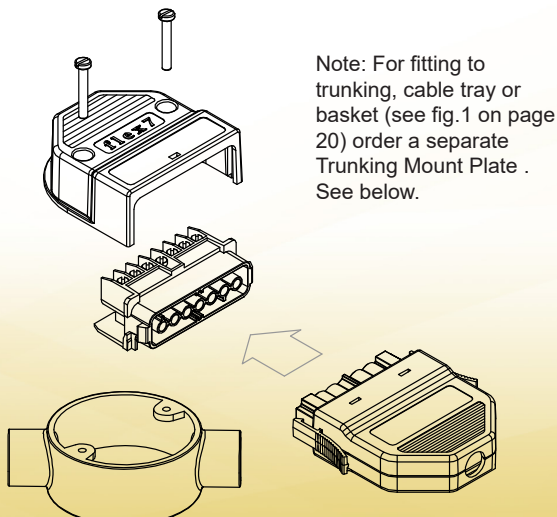

3, 4, 5, 6 & 7-Pole Plug & Socket Sets (for non-dimmable & dimmable luminaires)

For convenience, flex7 3, 4, 5, 6 and 7-pole sockets are also available as kits which include the appropriate plug. Kits are supplied all in white for 3-pole, all in red for 4-pole, all in black for 5-pole, all in red for 6-pole, and all in black for 7-pole.*

The socket comes ready to fit to round conduit boxes with 50.8mm centres or if required can also be fitted to trunking, cable tray or basket using a trunking mount plate - ordered separately.

Ordering flex7 Trunking Mount Plates

/20	20mm Ø	/w	white
/25	25mm Ø	/r	red
		/b	black

tm

Ordering flex7 3, 4, 5, 6 & 7-Pole Plug & Socket Sets

- 3-pole **fk3/w**
- 4-pole **fk4/r**
- 5-pole **fk5/b**
- 6-pole **fk6/r**
- 7-pole **fk7/b**

*For other plug and socket combinations order as separate items.