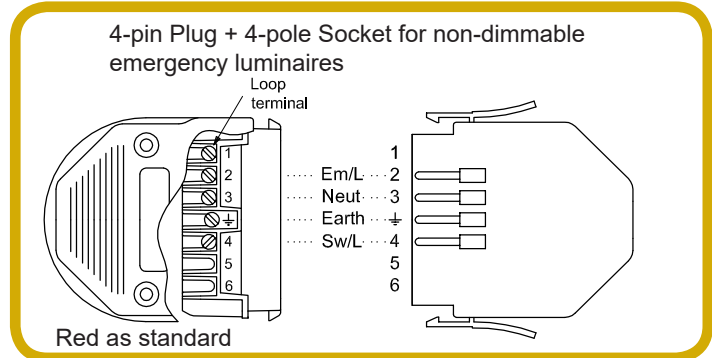

3, 4, 5, 6 & 7-Pole Plug & Socket Sets (for non-dimmable & dimmable luminaires)

For convenience, flex7 3, 4, 5, 6 and 7-pole sockets are also available as kits which include the appropriate plug. Kits are supplied all in white for 3-pole, all in red for 4-pole, all in black for 5-pole, all in red for 6-pole, and all in black for 7-pole.*

The socket comes ready to fit to round conduit boxes with 50.8mm centres or if required can also be fitted to trunking, cable tray or basket using a trunking mount plate - ordered separately.

Ordering flex7 Trunking Mount Plates

/20	20mm Ø	/w	white
/25	25mm Ø	/r	red
		/b	black

tm

Ordering flex7 3, 4, 5, 6 & 7-Pole Plug & Socket Sets

- 3-pole **fk3/w**
- 4-pole **fk4/r**
- 5-pole **fk5/b**
- 6-pole **fk6/r**
- 7-pole **fk7/b**

*For other plug and socket combinations order as separate items.