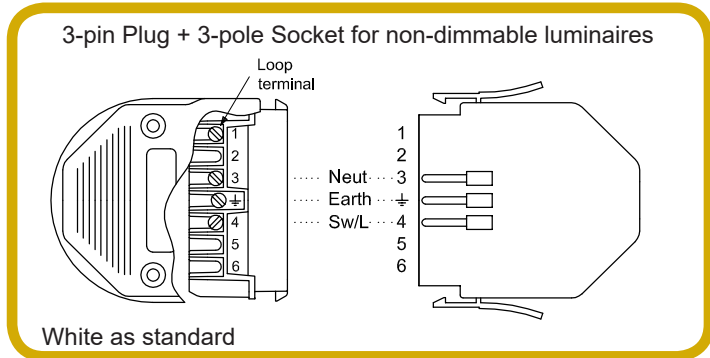

3, 4, 5, 6 & 7-Pole Plug & Socket Sets (for non-dimmable & dimmable luminaires)

For convenience, flex7 3, 4, 5, 6 and 7-pole sockets are also available as kits which include the appropriate plug. Kits are supplied all in white for 3-pole, all in red for 4-pole, all in black for 5-pole, all in red for 6-pole, and all in black for 7-pole.*

The socket comes ready to fit to round conduit boxes with 50.8mm centres or if required can also be fitted to trunking, cable tray or basket using a trunking mount plate - ordered separately.

Ordering flex7 Trunking Mount Plates

/20	20mm Ø	/w	white
/25	25mm Ø	/r	red
		/b	black

tm

Ordering flex7 3, 4, 5, 6 & 7-Pole Plug & Socket Sets

- 3-pole **fk3/w**
- 4-pole **fk4/r**
- 5-pole **fk5/b**
- 6-pole **fk6/r**
- 7-pole **fk7/b**

*For other plug and socket combinations order as separate items.