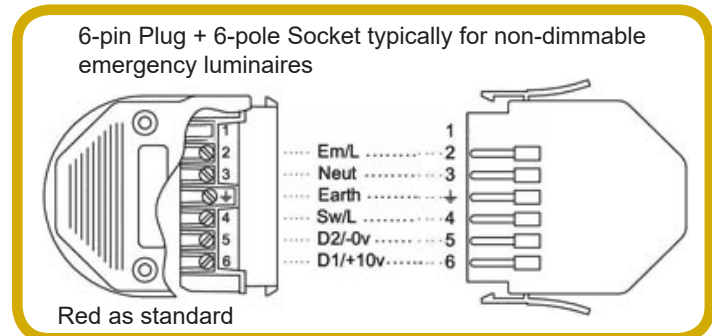

3, 4, 5, 6 & 7-Pole Plug & Socket Sets (for non-dimmable & dimmable luminaires)

For convenience, flex7 3, 4, 5, 6 and 7-pole sockets are also available as kits which include the appropriate plug. Kits are supplied all in white for 3-pole, all in red for 4-pole, all in black for 5-pole, all in red for 6-pole, and all in black for 7-pole.*

The socket comes ready to fit to round conduit boxes with 50.8mm centres or if required can also be fitted to trunking, cable tray or basket using a trunking mount plate - ordered separately.

Ordering flex7 Trunking Mount Plates

/20	20mm Ø	/w	white
/25	25mm Ø	/r	red
		/b	black

tm

Ordering flex7 3, 4, 5, 6 & 7-Pole Plug & Socket Sets

- 3-pole **fk3/w**
- 4-pole **fk4/r**
- 5-pole **fk5/b**
- 6-pole **fk6/r**
- 7-pole **fk7/b**

*For other plug and socket combinations order as separate items.