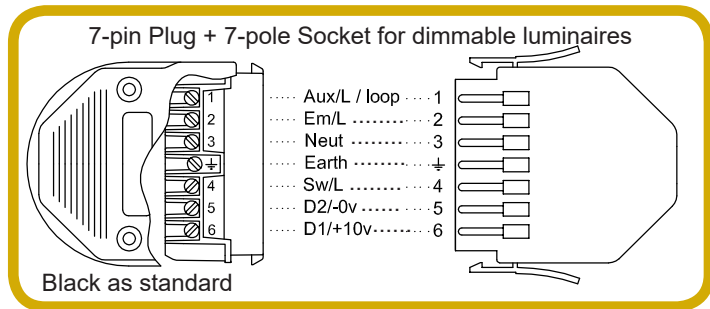

3, 4, 5, 6 & 7-Pole Plug & Socket Sets (for non-dimmable & dimmable luminaires)

For convenience, flex7 3, 4, 5, 6 and 7-pole sockets are also available as kits which include the appropriate plug. Kits are supplied all in white for 3-pole, all in red for 4-pole, all in black for 5-pole, all in red for 6-pole, and all in black for 7-pole.*

The socket comes ready to fit to round conduit boxes with 50.8mm centres or if required can also be fitted to trunking, cable tray or basket using a trunking mount plate - ordered separately.

Ordering flex7 Trunking Mount Plates

/20	20mm Ø	/w	white
/25	25mm Ø	/r	red
		/b	black

tm

Ordering flex7 3, 4, 5, 6 & 7-Pole Plug & Socket Sets

- 3-pole **fk3/w**
- 4-pole **fk4/r**
- 5-pole **fk5/b**
- 6-pole **fk6/r**
- 7-pole **fk7/b**

*For other plug and socket combinations order as separate items.