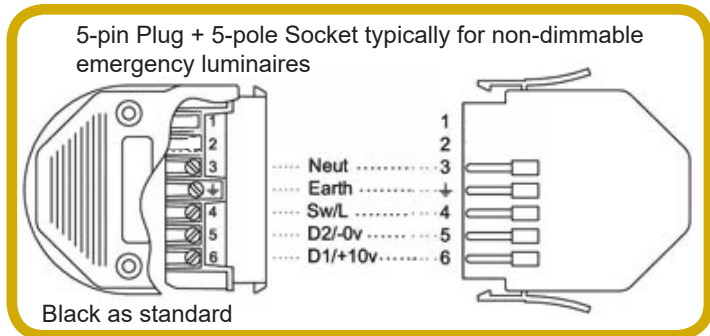

3, 4, 5, 6 & 7-Pole Plug & Socket Sets (for non-dimmable & dimmable luminaires)

For convenience, flex7 3, 4, 5, 6 and 7-pole sockets are also available as kits which include the appropriate plug. Kits are supplied all in white for 3-pole, all in red for 4-pole, all in black for 5-pole, all in red for 6-pole, and all in black for 7-pole.*

The socket comes ready to fit to round conduit boxes with 50.8mm centres or if required can also be fitted to trunking, cable tray or basket using a trunking mount plate - ordered separately.

Ordering flex7 Trunking Mount Plates

/20	20mm Ø	/w	white
/25	25mm Ø	/r	red
		/b	black

tm

Ordering flex7 3, 4, 5, 6 & 7-Pole Plug & Socket Sets

- 3-pole **fk3/w**
- 4-pole **fk4/r**
- 5-pole **fk5/b**
- 6-pole **fk6/r**
- 7-pole **fk7/b**

*For other plug and socket combinations order as separate items.